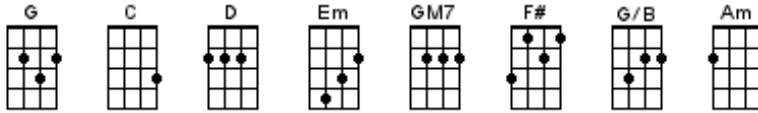

# rabbit chords \* *Mem songs for ukulele*

## Carry Me Home

(Dan Messé)

Ukulele version

To play along with the recording, tune down a half-step, i.e. ( F# | B | D# | G# )

G C D G > Gmaj7 > Em  
We were raised in the nettles  
C D G > Gmaj7 > Em  
And they showed us how they grow  
C D G > Gmaj7 > Em  
Where a poison comes to settle  
C D Em > F# > G  
And what a poisoned man comes to know

So me and Jessie, we left Ohio  
Left him bleeding on the valley floor  
I felt so dirty I could hardly stand it  
Carrying Jessie on my back

Em C D C G  
She said, hold on, I know you'll bury him for me  
C D C G  
Hold on, I know you'll bury him for me  
C D C G/B  
Hold on, I know you'll carry me and carry me and  
Am G  
Carry me home