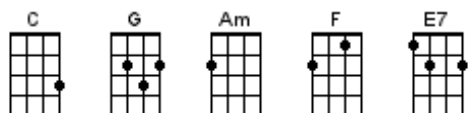

C   G   Am   F
Forty years since you washed ashore
C   G   C
Carried out of the sea
On the mast of a man-o-war
That once brought you to me

F   C
Throw your overcoat over a chair
      E7   Am
And lay all your lazybones down
F   C   G   Am
May this night keep you here
      F   C
'til tomorrow