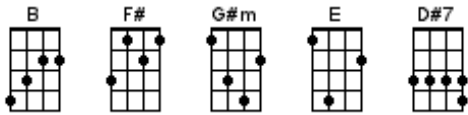

rabbit chords * *Mem songs for ukulele*

My Father's Waltz

(Dan Messé)

Ukulele version

I'm providing two versions here, one in the standard uke tuning of GCEA, and one using a uke tuned down a half-step. If you're not playing along with the song, you can just play Version 2 without the retune.

Version 1 - Standard tuning

B F# G#m E
Forty years since you washed ashore
B F# B
Carried out of the sea
On the mast of a man-o-war
That once brought you to me

E B
Throw your overcoat over a chair
 D#7 G#m
And lay all your lazybones down
E B F# G#m
May this night keep you here
 E B
'til tomorrow