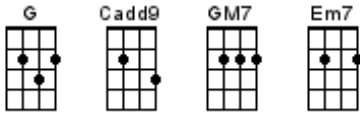

rabbit chords * *Mem songs for ukulele*

Not California

(Dan Messé / Gary Maurer)

Ukulele version

Intro - G Cadd9

G

Who's the girl inside of the blue-screen light?

Cadd9

The sun is just pouring out, and everything's out of sight

G

Turn around, the room is just black and white

Cadd9

She's whispering nah nah na-na-na nah, nah nah, nah nah na-na-na nah

G

Cadd9

And it's not true and it's not fair