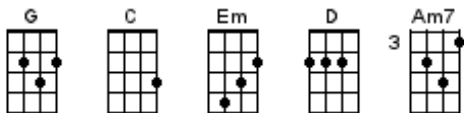

## Pacific Street

(Dan Messé)

Ukulele version

This song is in the key of G#, so to keep things simple (and to allow folks to play along with the recording), I've chorded this out for a uke tuned up a half-step, or using a uke capo on the first fret. i.e. G# | C# | F | Bb

If you're not playing along, there's probably no need for the retune, and you can just play it in the key of G as chorded here.

G C Em D  
Let's go out walking, I know where to meet  
G D C D  
The corner of Pacific Street  
G C Em D  
Because I feel restless and I just can't sleep  
G D C D  
I need to show you something