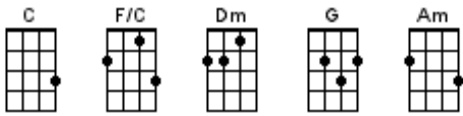

rabbit chords * *Mem songs for ukulele*

The Fire Thief

(Dan Messé)

Ukulele version

Intro = C > F/C

C F/C
Wouldn't be the first time love made a fool of me
C F/C
Wouldn't even care but now you're here to see
Dm G
It comes as no surprise
C
Just leave the light on

C F/C
What I wouldn't give if you could have it all
C F/C
The sun that's going down the bed that breaks the fall
Dm G
The cradle and the bow

F/C Am C
So you can take comfort now
F/C Am C
You can take comfort now...